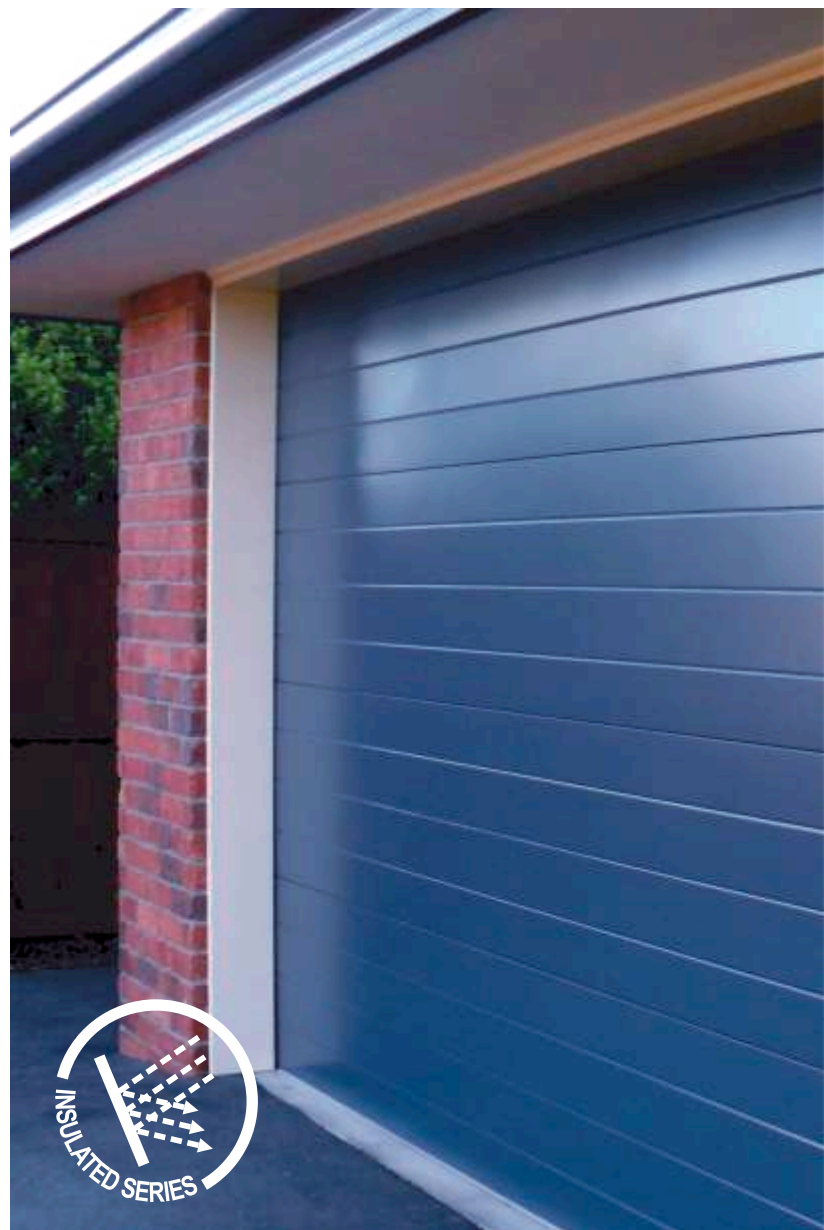

We know every home is different and every garage is used differently, we have created our Insulated Series to give you the choice should you wish to insulate your new Dominator Sectional Door. Call 0800 DOMINATOR (366 462) or visit www.dominator.co.nz to find your nearest Dominator Dealer to discuss what this exciting new range of Insulated Door styles could mean for you and your family.

GET THE USE OF YOUR GARAGE BACK

We've taken our most popular styles of sectional doors and added a sophisticated insulator used the world over. Silver-grey in colour, this unique product is EPS infused with graphite to further absorb infrared energy and reflect heat providing around 20% better insulating performance than standard EPS. A remarkable product matched to a premium brand.

At the same time your door becomes an excellent barrier to noise pollution. The acoustic qualities of our Insulated Series provide the perfect shield against noise entering and/or exiting your garage - great for busy roads or budding musicians!

All this is fancy stuff but the bottom line is our new Insulated Series garage doors will help regulate the temperature and noise in your garage so you can use it the way you want to. Yet another reason to talk to your nearest Dominator Dealer today about a door & opener package that perfectly fits your lifestyle.

We've made your favourite dependable garage door styles even better!

It's been another season of weather extremes and while we can't do much about the climate outside we can help make the space behind your new Dominator Insulated Garage Door and Opener much more comfortable.

WWW.DOMINATOR.CO.NZ • 0800 DOMINATOR (366 462)